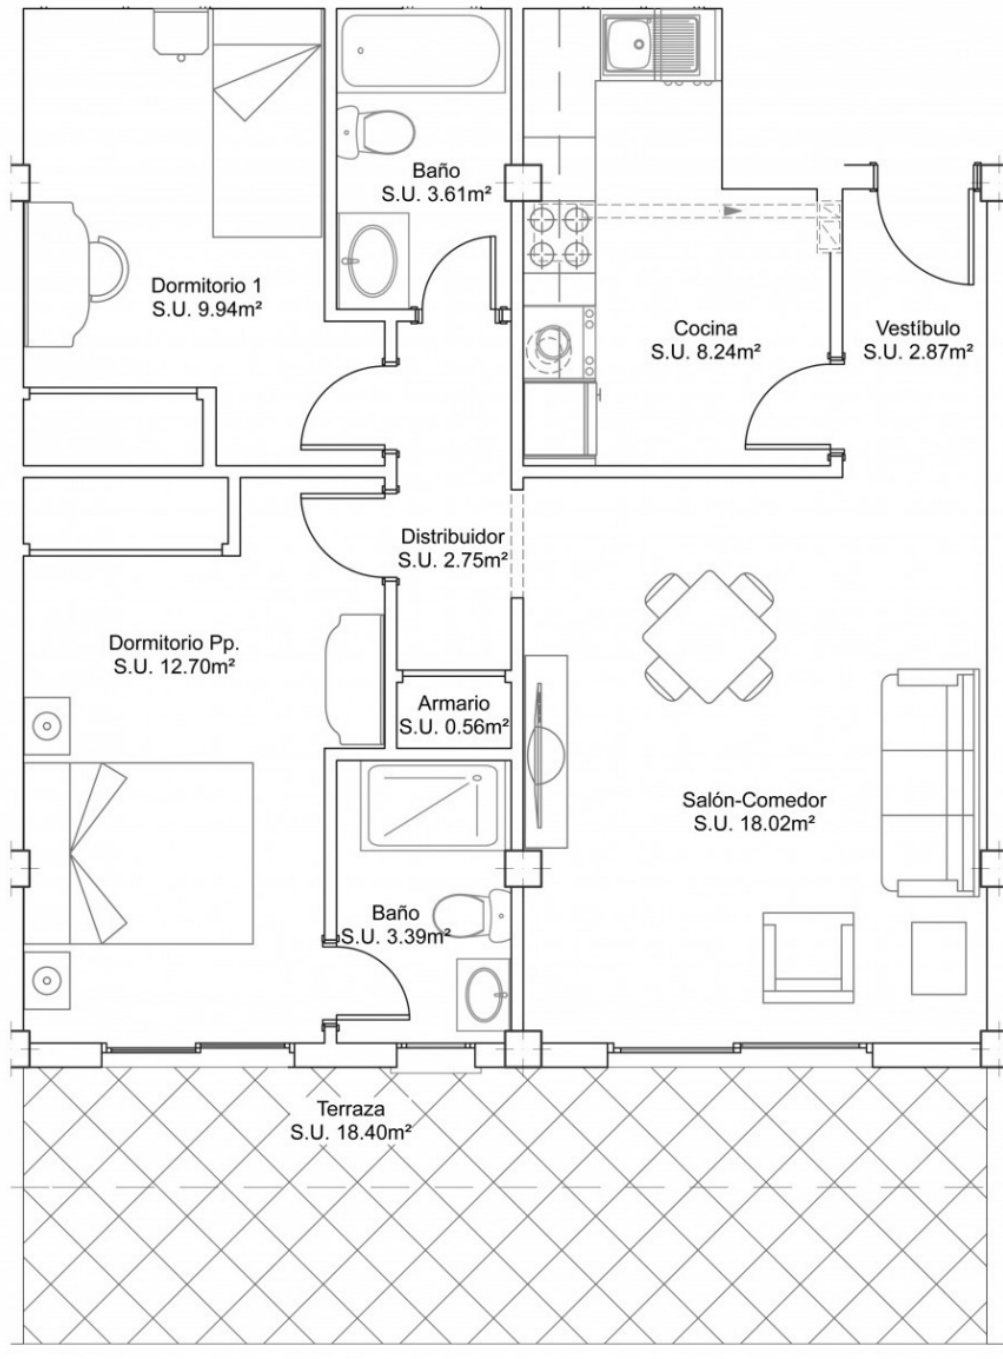

Apartment 114

Eclipse Residencial

Bedrooms: 2
Bathrooms: 2
Constructed surface: 70.20 m²
Exterior surface: 18.00 m²
Total surface: 88.2 m²

Los Abrigos

Apartment 220

Eclipse Residencial

Bedrooms: 2
Bathrooms: 1
Constructed surface: 63.12 m²
Exterior surface: 14.00 m²
Total surface: 77.12 m²