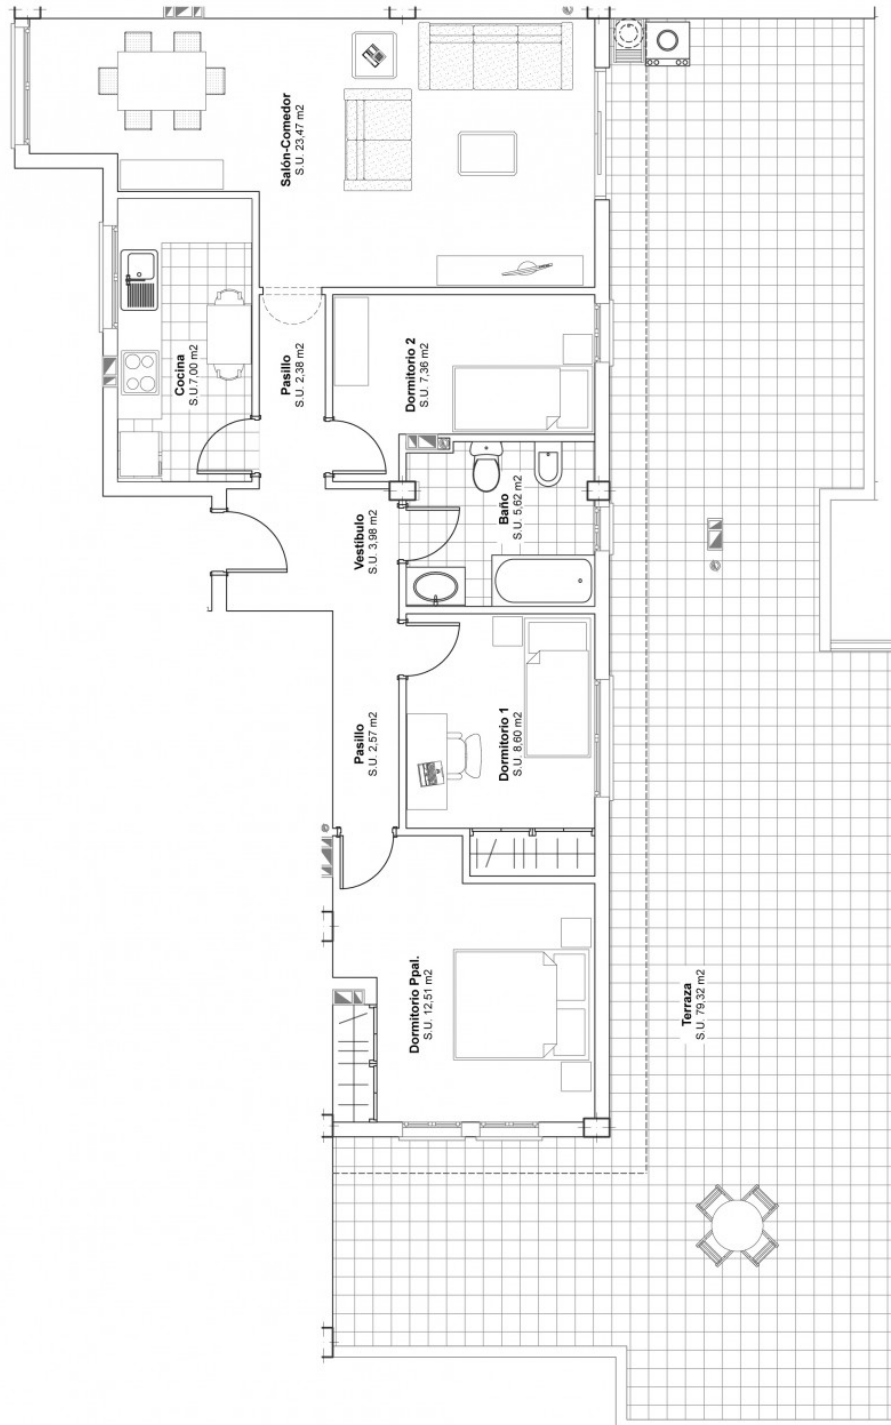

Apartment 2-7

Elfos Center

San Isidro

Bedrooms: 3

Bathrooms: 1

Constructed surface: 82.71 m²

Exterior surface: 86.00 m²

Total surface: 168.71 m²

Apartment B1

Elfos Center

Bedrooms: 3
Bathrooms: 2
Constructed surface: 105.98 m²
Exterior surface: 19.00 m²
Total surface: 124.98 m²

San Isidro