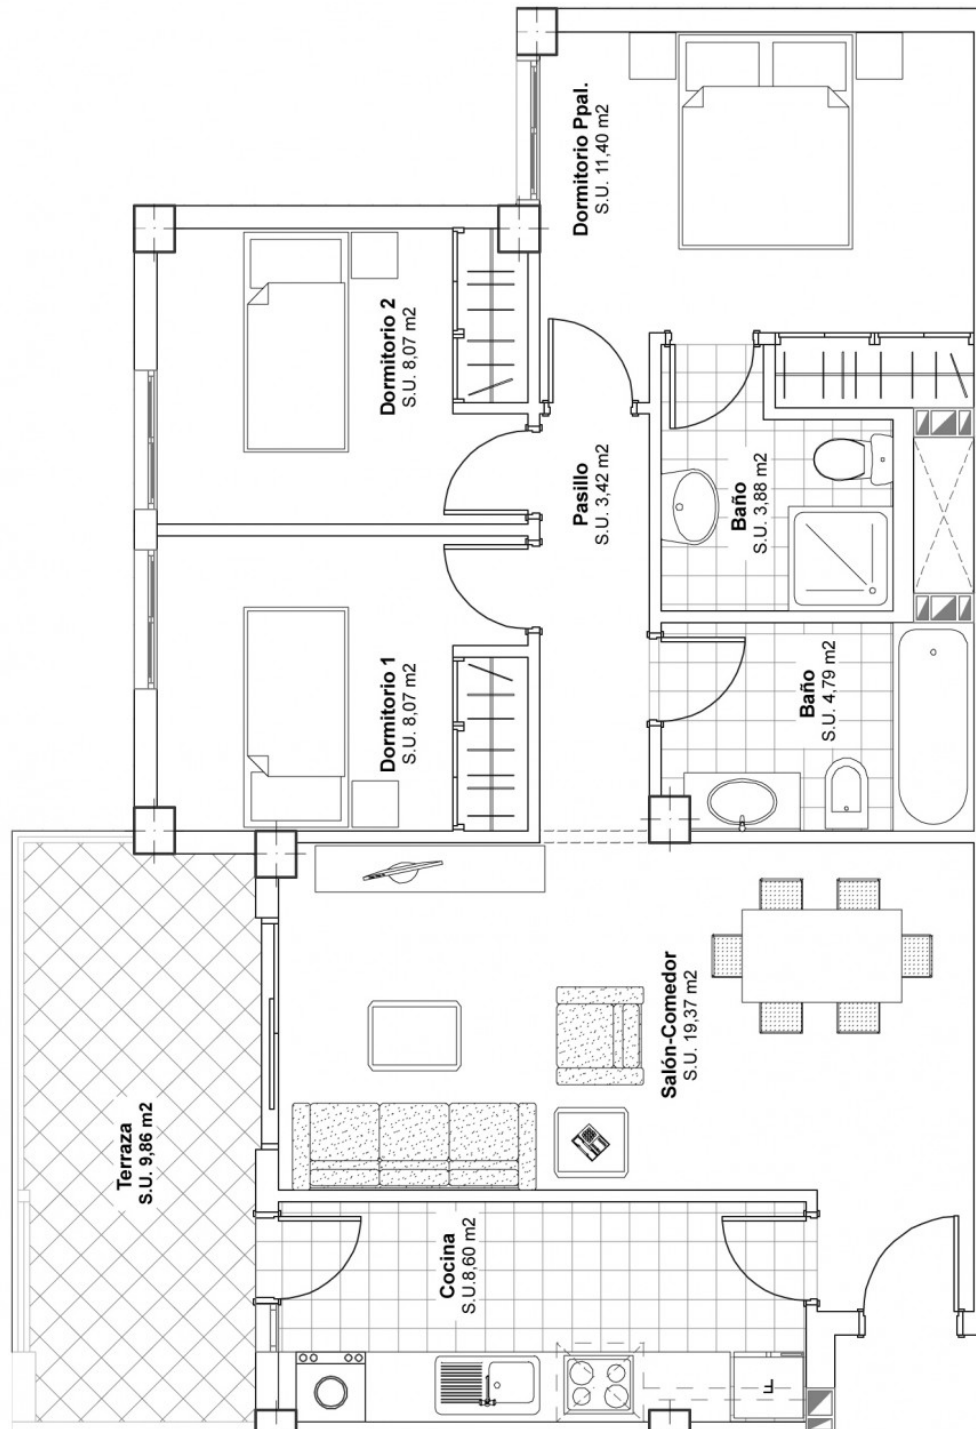

Apartment 2-11

Residencial Olivina

Bedrooms: 3
Bathrooms: 2
Constructed surface: 78.23 m²
Exterior surface: 10.82 m²
Total surface: 89.05 m²

Parque La Reina

Apartment B1

Residencial Olivina

Bedrooms: 2

Parque La Reina

Bathrooms: 1

Constructed surface: 64.55 m²

Exterior surface: 22.60 m²

Total surface: 87.15 m²