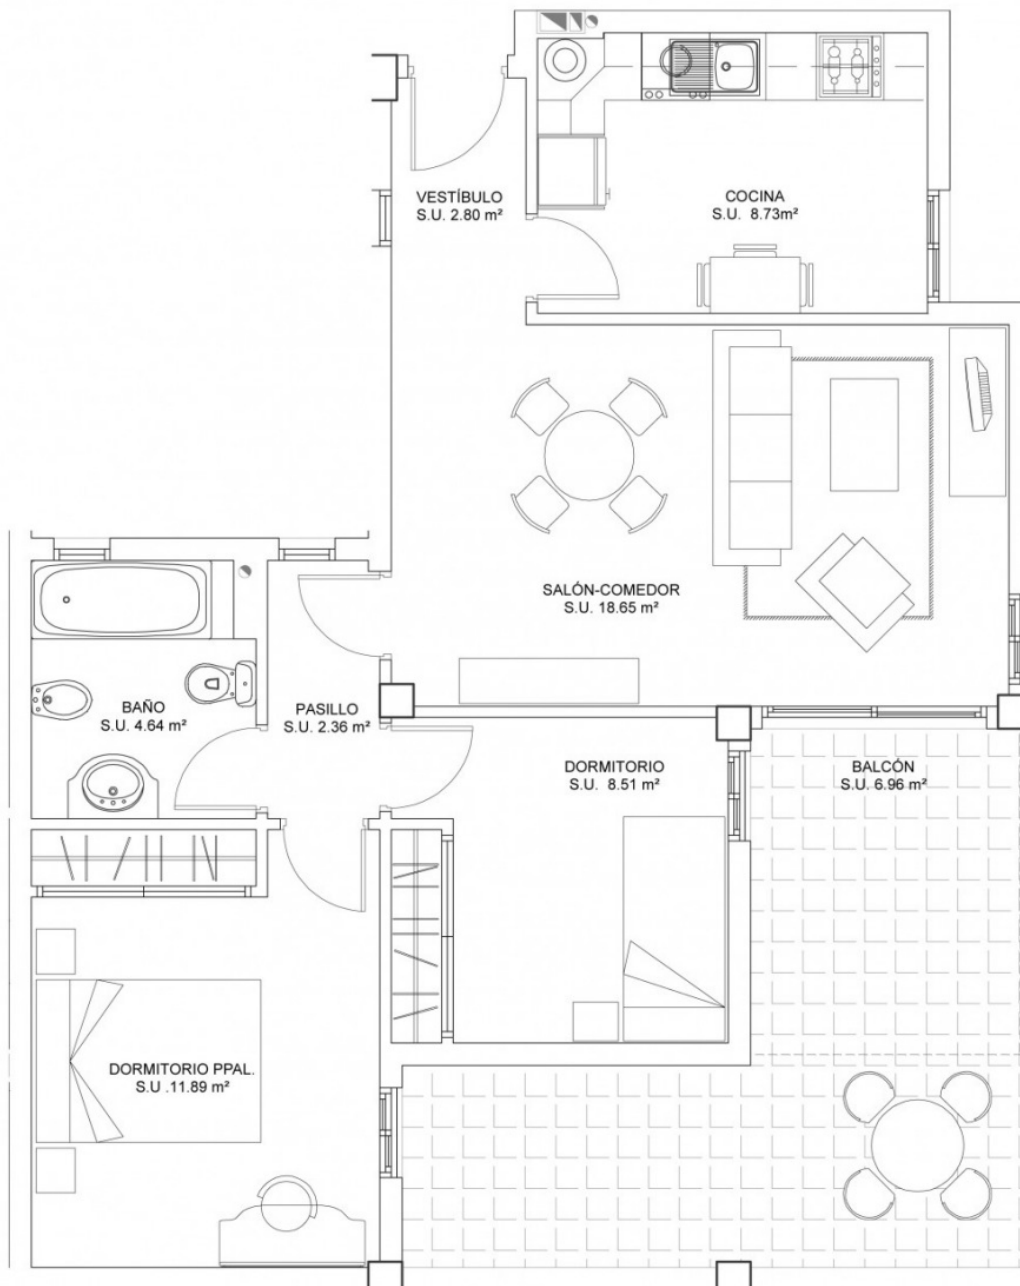

Apartment 1-2

Residencial Aneto III

Bedrooms: 2
Bathrooms: 1
Constructed surface: 66.92 m²
Exterior surface: 18.00 m²
Total surface: 84.92 m²

Parque La Reina

Apartment 10-4

Residencial Aneto III

Bedrooms: 3
Bathrooms: 2
Constructed surface: 93.38 m²
Exterior surface: 8.00 m²
Total surface: 101.38 m²

Parque La Reina

Apartment 10-4: solarium

Residencial Aneto III

Bedrooms: 3
Bathrooms: 2
Constructed surface: 93.38 m²
Exterior surface: 8.00 m²
Total surface: 101.38 m²

Parque La Reina