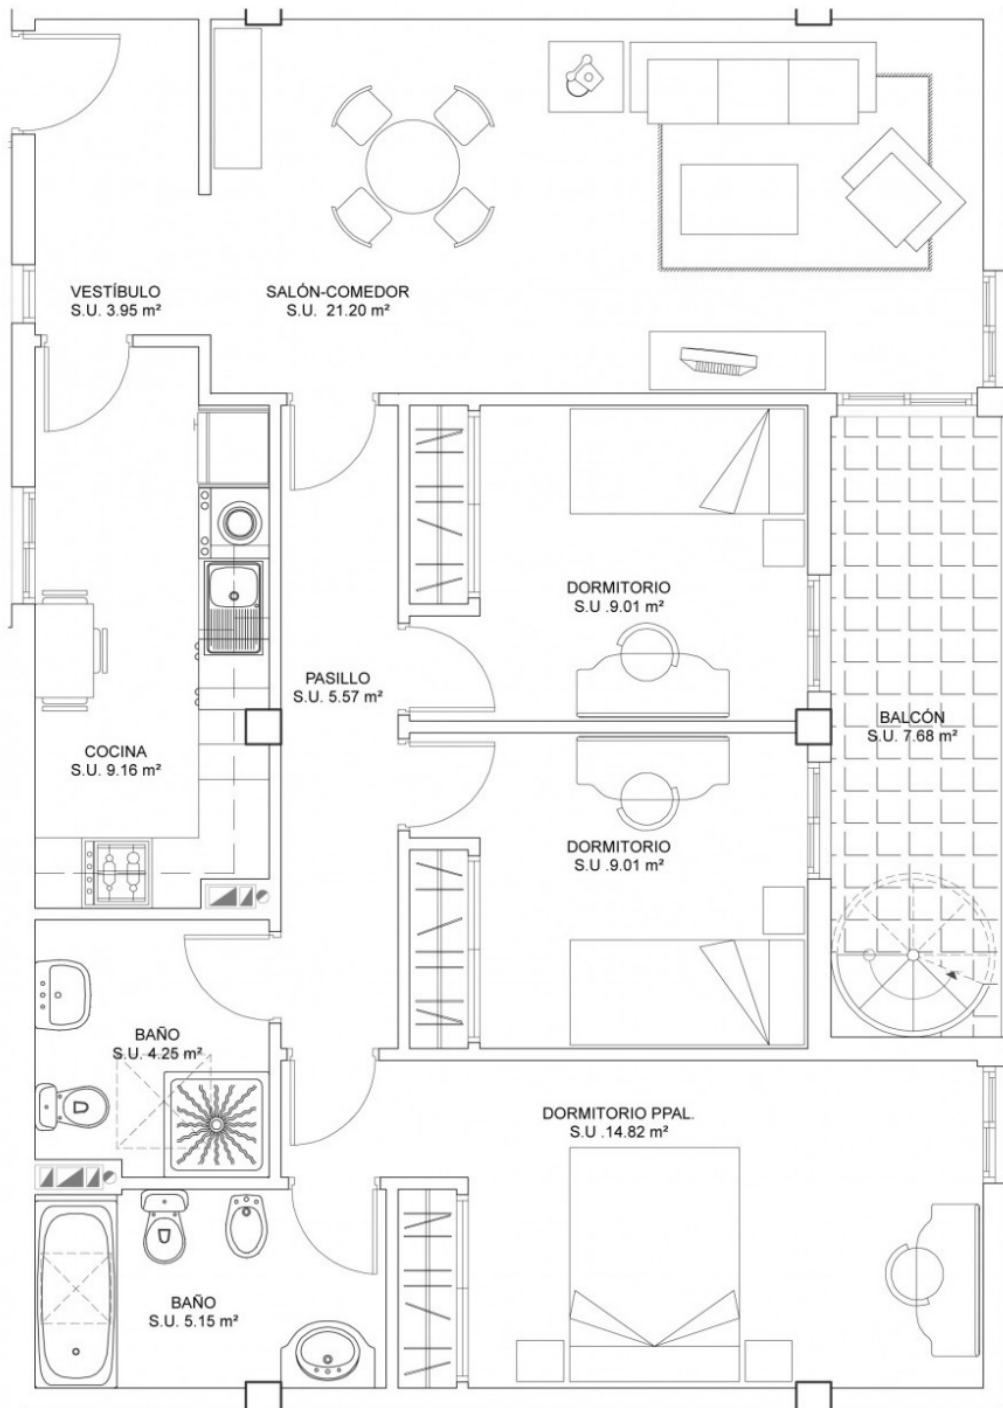

Apartment 1-2

Residencial Aneto III

Bedrooms: 2
Bathrooms: 1
Constructed surface: 66.92 m²
Exterior surface: 18.00 m²
Total surface: 84.92 m²

Parque La Reina

Apartment 10-4

Residencial Aneto III

Bedrooms: 3
Bathrooms: 2
Constructed surface: 93.38 m²
Exterior surface: 8.00 m²
Total surface: 101.38 m²

Parque La Reina

Apartment 10-4: solarium

Residencial Aneto III

Bedrooms: 3
Bathrooms: 2
Constructed surface: 93.38 m²
Exterior surface: 8.00 m²
Total surface: 101.38 m²

Parque La Reina