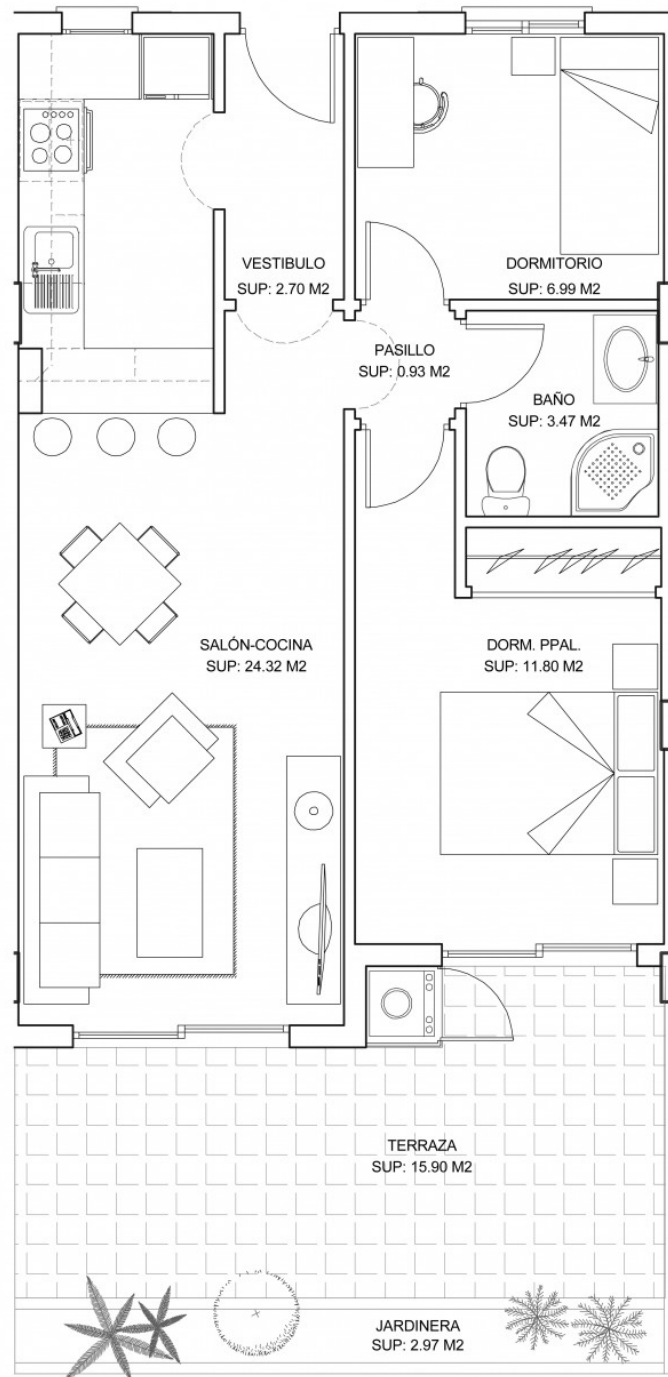

## Apartment 0-206-E

The Sunset

Bedrooms: 2  
Bathrooms: 1  
Constructed surface: 56.83 m<sup>2</sup>  
Exterior surface: 20.80 m<sup>2</sup>  
Total surface: 77.63 m<sup>2</sup>

Torviscas Alto

Bedrooms: 2  
Bathrooms: 2  
Constructed surface: 81.26 m<sup>2</sup>  
Exterior surface: 59.10 m<sup>2</sup>  
Total surface: 140.36 m<sup>2</sup>

Torviscas Alto